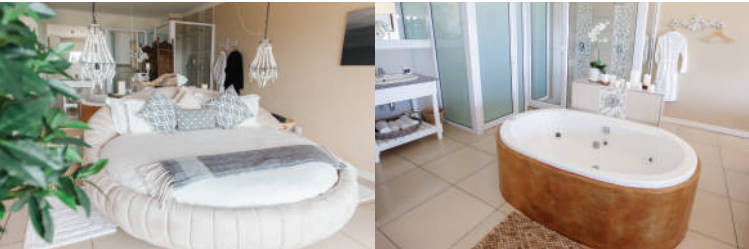

MILKWOOD HONEYMOON SUITE

R3 980 FOR THE ROOM PER NIGHT - MAX 2 PEOPLE

DINNER RATES

DINNER WITH 2 SOFT DRINKS: **R290 P.P.**
DINNER WITHOUT SOFT DRINKS: **R240 P.P.**
KIDS UNDER 12 YEARS: **R169** INCLUDING 1 SOFT DRINK
KIDS UNDER 12 YEARS: **R144** WITHOUT SOFT DRINKS

BREAKFAST RATES

BREAKFAST: **R115 P.P.**
KIDS BREAKFAST UNDER 12 YEARS **R69 P.P.**

LUNCH PACK - R90 P.P.

TERMS & CONDITIONS APPLY